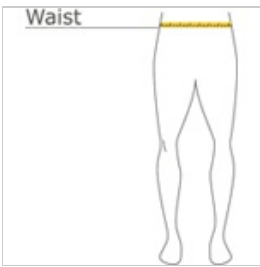

Sport-Tek® PosiCharge® Competitor™ Pocketed Short. ST355P

Our lightweight, unlined short with pockets wicks moisture and locks in colors.

- 3.8-ounce, 100% polyester interlock with PosiCharge technology
- Removable tag for comfort and relabeling
- Elastic waistband
- Continuous loop drawcord
- Side pockets
- 9-inch inseam

front

back

HOW TO MEASURE

WAIST

Measure waist at the height pants are normally worn, and keep tape comfortably loose.

SIZE CHART

	XS	S	M	L	XL	2XL	3XL	4XL
Waist	26-28	29-31	32-34	35-37	38-40	41-43	44-47	48-51

COLOR INFORMATION

Black

Iron Grey

True Navy

True Royal